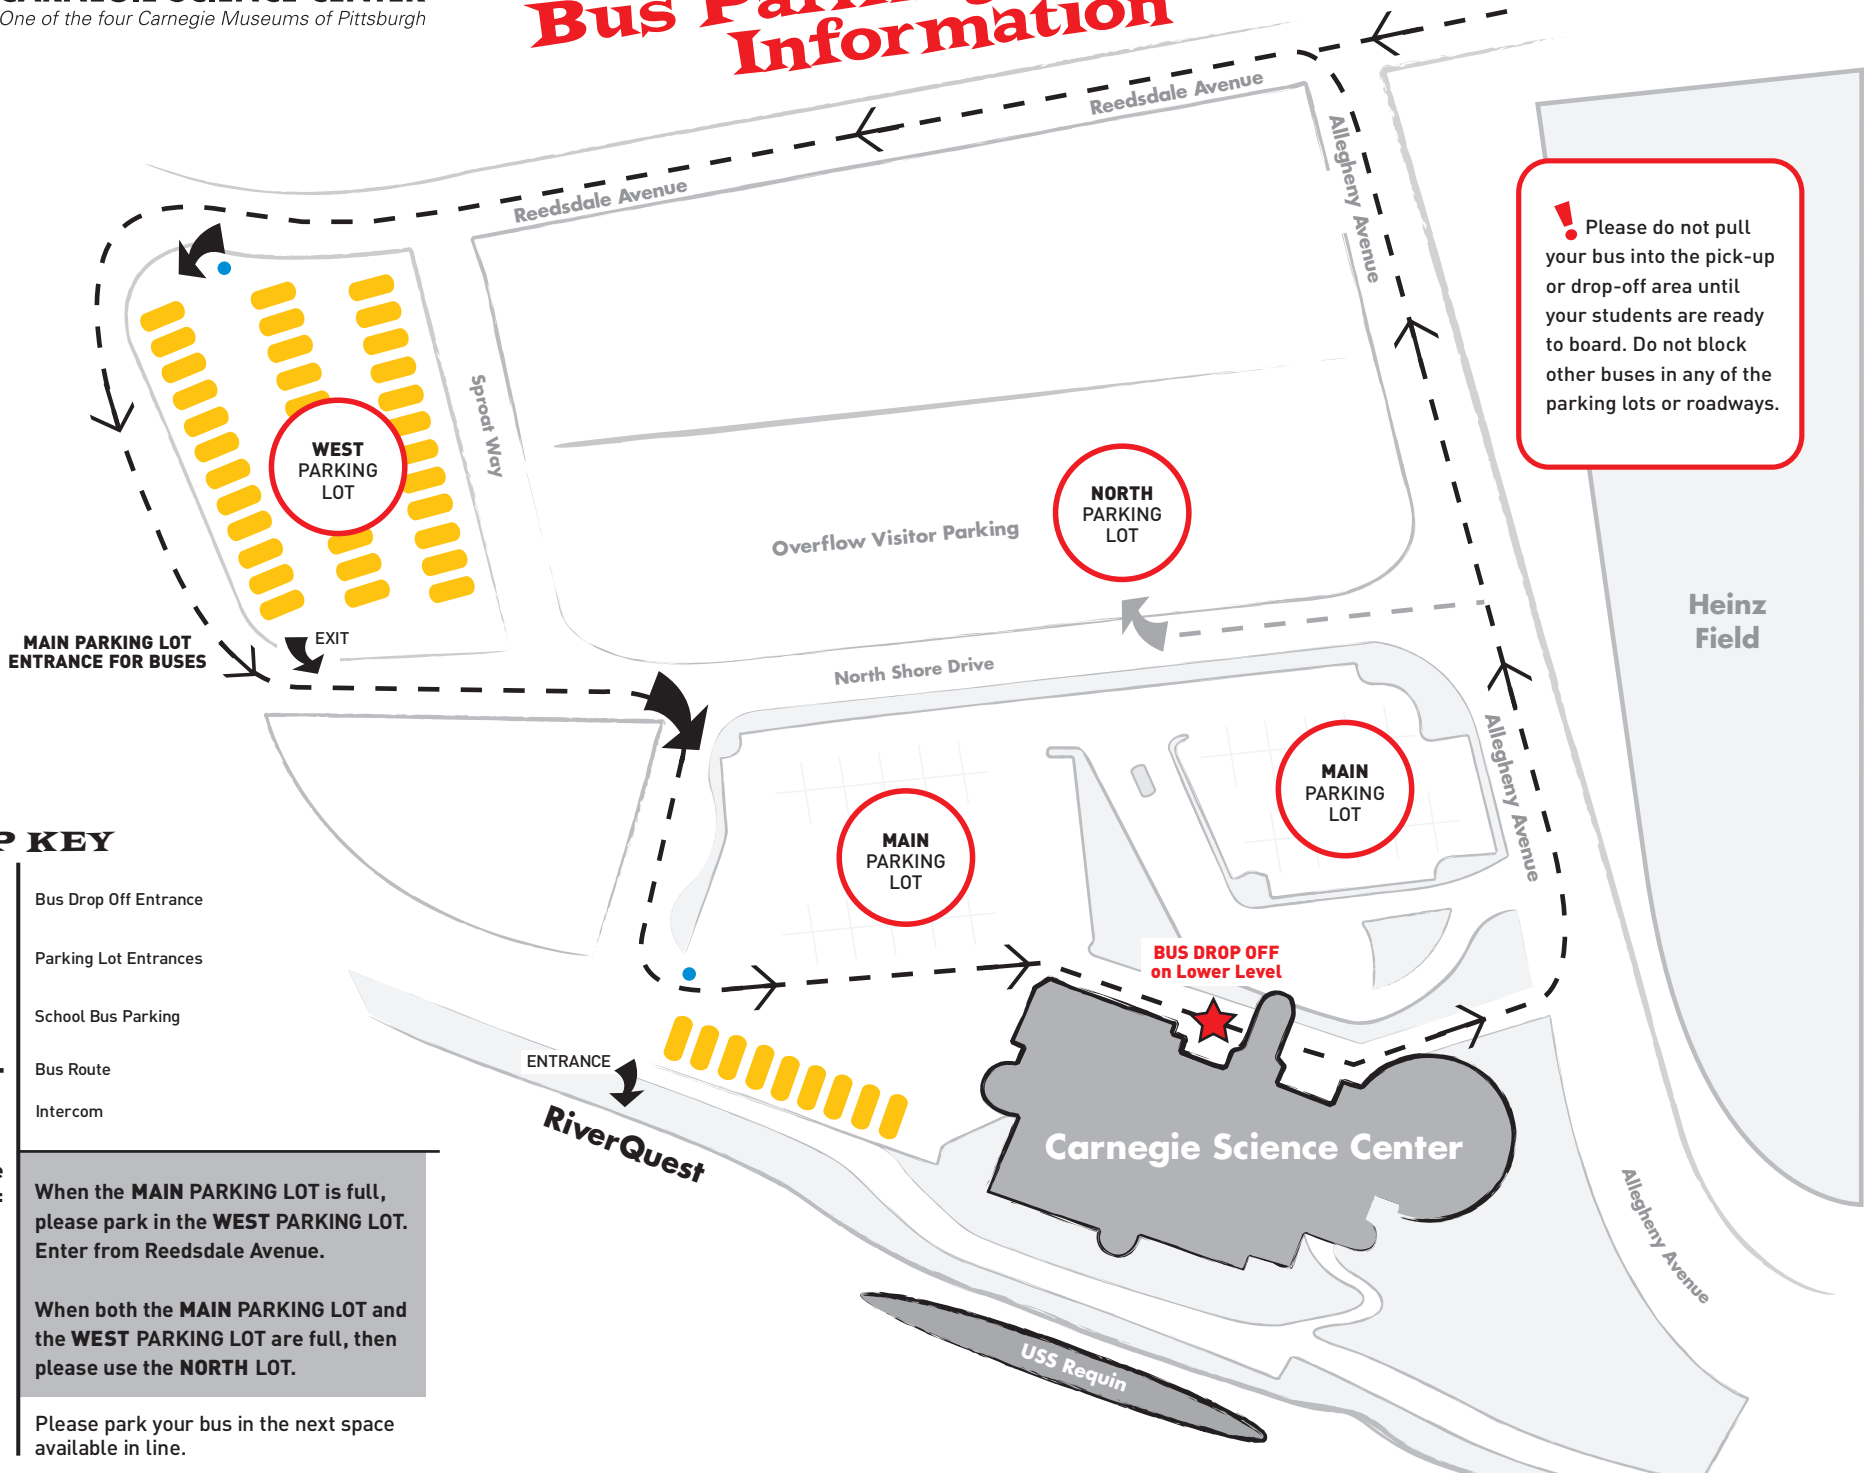

Bus Parking Information

! Please do not pull your bus into the pick-up or drop-off area until your students are ready to board. Do not block other buses in any of the parking lots or roadways.

MAP KEY

-  Bus Drop Off Entrance
-  Parking Lot Entrances
-  School Bus Parking
-  Bus Route
-  Intercom

Please Note:

When the **MAIN PARKING LOT** is full, please park in the **WEST PARKING LOT**. Enter from Reedsdale Avenue.

When both the **MAIN PARKING LOT** and the **WEST PARKING LOT** are full, then please use the **NORTH LOT**.

Please park your bus in the next space available in line.