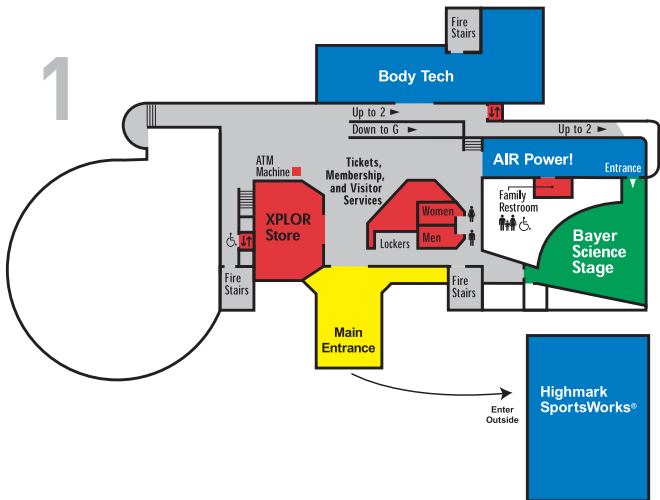

Miniature Railroad & Village®

Speeding locomotives travel western Pennsylvania's landscape, winding through 2,000 miniature replicas and more than 100 animated characters and scenes.

roboworld™

Gear up for a bot-tastic time with more than two dozen hands-on exhibits all about how robots sense, think, and act. Plus, get your photo taken with some of Hollywood's favorite binary beings.

FIRST FLOOR

XPLOR Store

Take the Science Center home with you! Choose from a wide selection of books, games, toys, microscopes, and a variety of telescopes selected by our expert staff.

Body Tech

Get your hands on gamma rays, lasers, and x-rays! Simulate procedures that doctors use. Learn about tissue engineering through video games, cool touch screens, and more!

Highmark SportsWorks®

Roll, bounce, climb, and run into a building all about science and sports, fitness, and nutrition.

GROUND FLOOR

Rangos Omnimax Theater

A four-story, dome theater, the Rangos Omnimax Theater features the BIGGEST screen in Pittsburgh and takes you on larger-than-life adventures all around the world. Check the schedule for show times.

Climb aboard a real Cold War-era submarine. Then go below deck, and experience the life of a crew member. Full mobility is required to experience this exhibit.

KEY

- Elevators
- Amenities
- Accessible Features
- Public Exhibitions
- Bathrooms
- Theaters