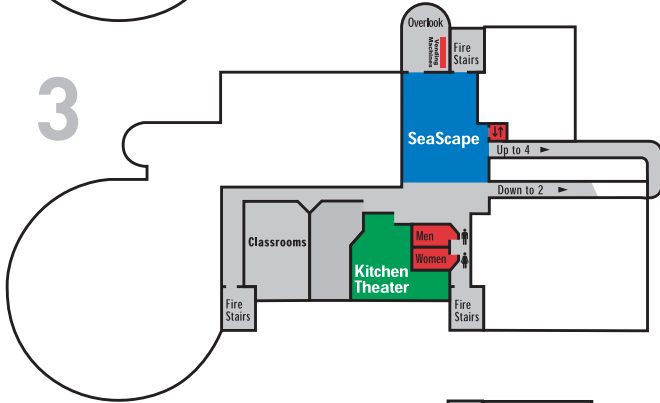

FOURTH FLOOR

Exploration Station

Explore Forces of Nature—step into the Earthquake Café, host a weather report, control a 4-ft. tornado, or challenge your friends to a solar drag race. Create an animation clip, star in a game show about energy, and more. Children ages 3–6 will have a ball at Exploration Station Jr., with a water table, construction zone, climbing area, and observation deck. Also, see ZAP! Jr., where kids can explore the world of medical science and the body.

Works Theater

Spark your imagination in this live demonstration theater. Check the schedule for show times.

THIRD FLOOR

SeaScope

Get up close and personal with lots of amazing sea creatures in our 2,000 gallon aquarium. See if you can find a clown fish, sea horses, upside-down jellyfish, and more. Travel the globe with the touch of your fingers! Use Google Earth to zoom in and out on virtually any location on the planet using 3D satellite images. Try finding your favorite place to go on vacation, or where you live!

Highmark SportsWorks®

Roll, bounce, climb, and run into a building all about science and sports, fitness, and nutrition.

GROUND FLOOR

Rangos Omnimax Theater

A four-story, dome theater, the Rangos Omnimax Theater features the BIGGEST screen in Pittsburgh and takes you on larger-than-life adventures all around the world. Check the schedule for show times.

River View Café

Fun and tasty food in an informal setting. Enjoy sandwiches, soup, salads, hot entrees, desserts, and snacks. Sit outside and enjoy the beautiful view of downtown Pittsburgh!

USS Requin Submarine