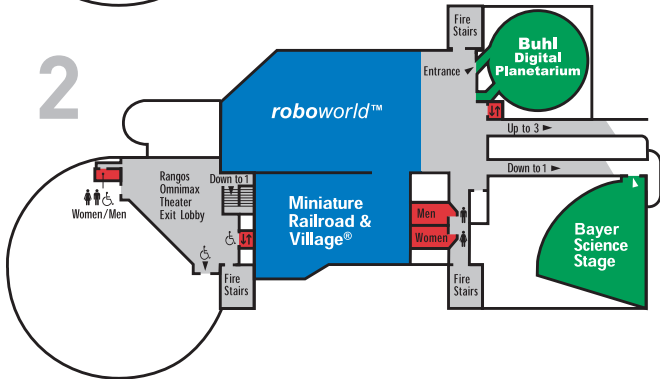

SECOND FLOOR

Buhl Digital Planetarium

Explore Mars, navigate the stars, or journey through the mysteries of the cosmos. Blast off for an exhilarating new planetarium experience. Check the schedule for show times. Ask about special programs in our rooftop observatory.

Miniature Railroad & Village®

Speeding locomotives travel western Pennsylvania's landscape, winding through 2,000 miniature replicas and more than 100 animated characters and scenes.

roboworld™

Gear up for a bot-tastic time with more than two dozen hands-on exhibits all about how robots sense, think, and act. Plus, get your photo taken with some of Hollywood's favorite binary beings.