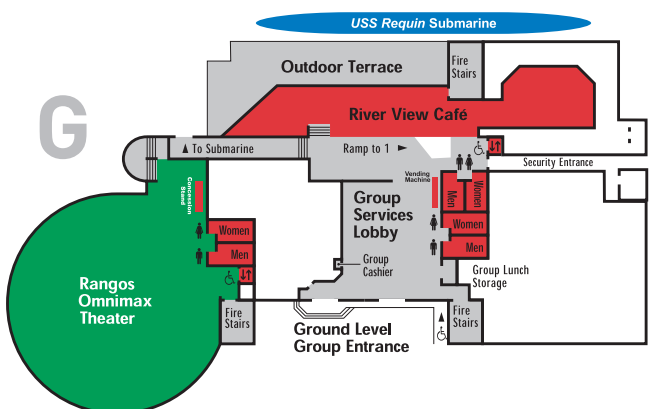

AIR Power!

Get swept up in this exhibition! Shoot a rocket sky-high, launch a parachute, blast an air cannon, and get aero-dynamic in your own drag race.

Bayer Science Stage

Get into the act as science comes alive in this participation demonstration theater. Check the schedule for show times.

Highmark SportsWorks®

Roll, bounce, climb, and run into a building all about science and sports, fitness, and nutrition.

GROUND FLOOR

Rangos Omnimax Theater

A four-story, dome theater, the Rangos Omnimax Theater features the BIGGEST screen in Pittsburgh and takes you on larger-than-life adventures all around the world. Check the schedule for show times.

River View Café

Fun and tasty food in an informal setting. Enjoy sandwiches, soup, salads, hot entrees, desserts, and snacks. Sit outside and enjoy the beautiful view of downtown Pittsburgh!

USS Requin Submarine